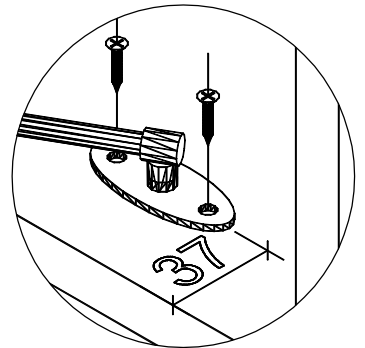

# Wall Flat up Unit With Two Doors

A:20pcs  
ø7x48mm

B:12pcs  
ø8x40mm

C:4pcs

D:2pcs

E:32pcs  
ø4x16mm

F:4pcs

1