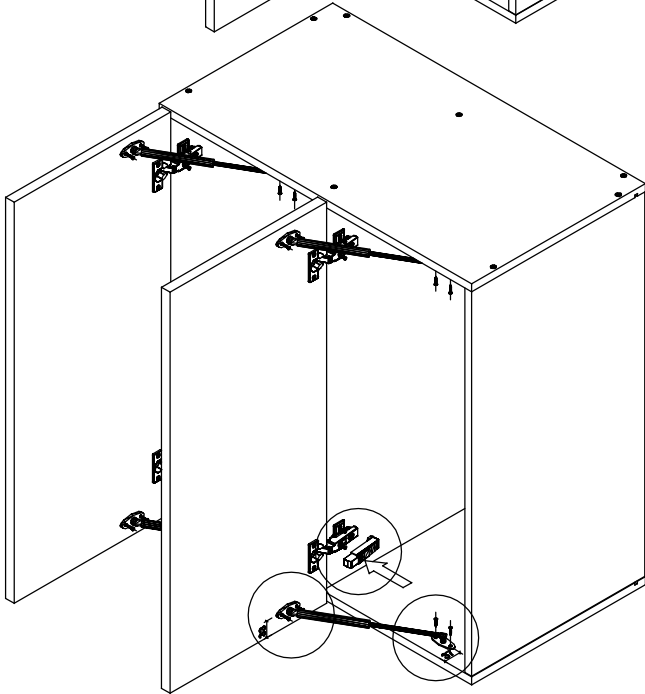

5

E:8pcs

6

D:2pcs

E:16pcs

F:4pcs