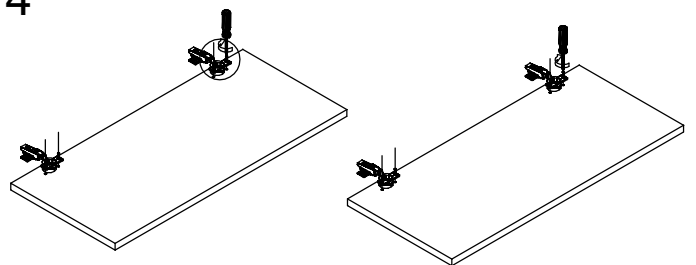

# Wall Flat up Unit With Two Doors

A:16pcs  
ø7x48mm

B:16pcs  
ø8x40mm

C:4pcs

D:2pcs

E:32pcs  
ø4x16mm

F:4pcs

1

A:8pcs

B:8pcs

2

3

A:8pcs

B:8pcs

4

C:4pcs

# Wall Flat up Unit With Two Doors

A:20pcs  
ø7x48mm

B:12pcs  
ø8x40mm

C:4pcs

D:2pcs

E:32pcs  
ø4x16mm

F:4pcs

1