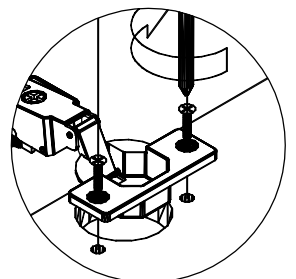

Wall Flat up Unit With Two Doors

A:16pcs
ø7x48mm

B:16pcs
ø8x40mm

C:4pcs

D:2pcs

E:32pcs
ø4x16mm

F:4pcs

1

A:8pcs

B:8pcs

2

3

A:8pcs

B:8pcs

4

C:4pcs

E:8pcs