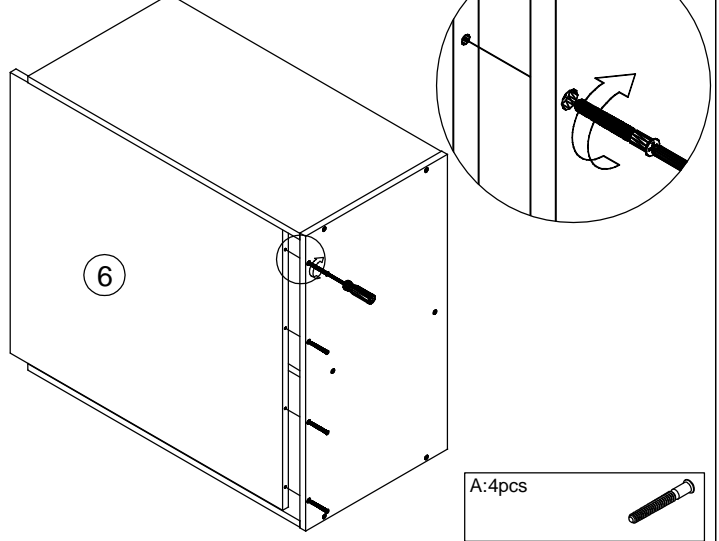

Wall Flat up Unit With Two Doors

A:20pcs
ø7x48mm

B:12pcs
ø8x40mm

C:4pcs

D:2pcs

E:32pcs
ø4x16mm

F:4pcs

1

2

3

4