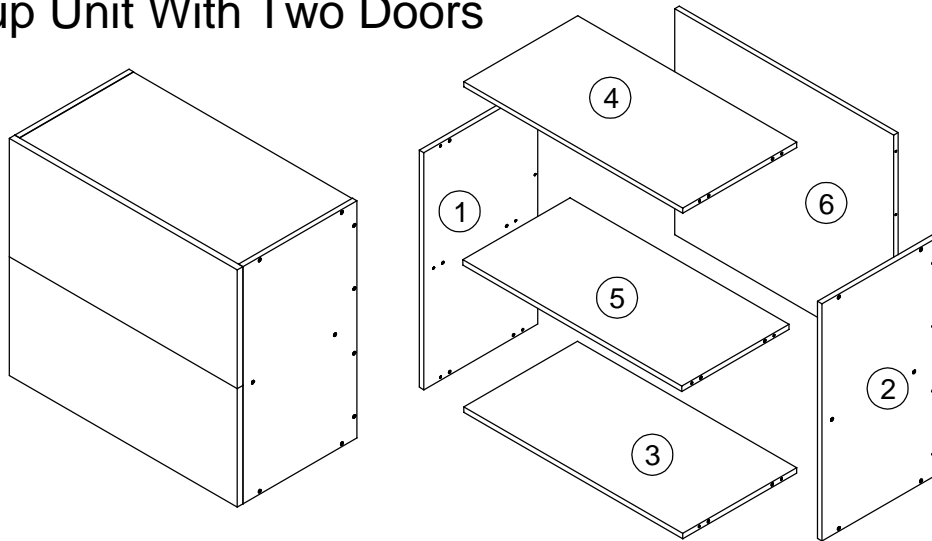

# Wall Flat up Unit With Two Doors

A:16pcs  
ø7x48mm

B:16pcs  
ø8x40mm

C:4pcs

D:2pcs

E:32pcs  
ø4x16mm

F:4pcs

1

# Wall Flat up Unit With Two Doors

A:20pcs  
ø7x48mm

B:12pcs  
ø8x40mm

C:4pcs

D:2pcs

E:32pcs  
ø4x16mm

F:4pcs

1