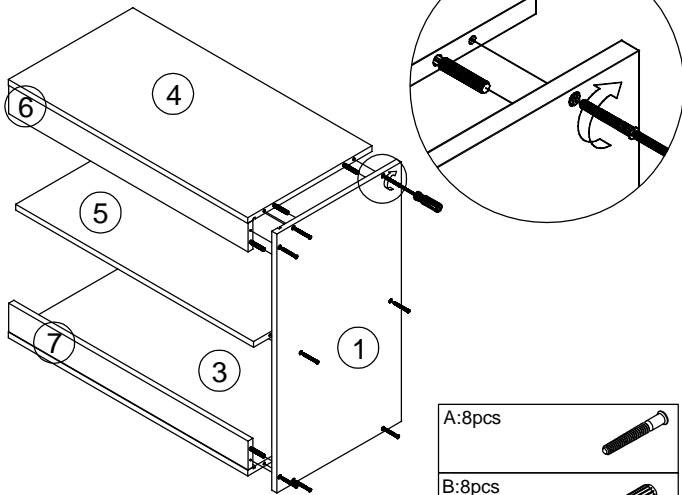

# Wall Flat up Unit With Two Doors

A:16pcs  
ø7x48mm

B:16pcs  
ø8x40mm

C:4pcs

D:2pcs

E:32pcs  
ø4x16mm

F:4pcs

1

A:8pcs

B:8pcs

2

3

A:8pcs

B:8pcs

4

C:4pcs

# Wall Flat up Unit With Two Doors

A:20pcs  
ø7x48mm

B:12pcs  
ø8x40mm

C:4pcs

D:2pcs

E:32pcs  
ø4x16mm

F:4pcs

1