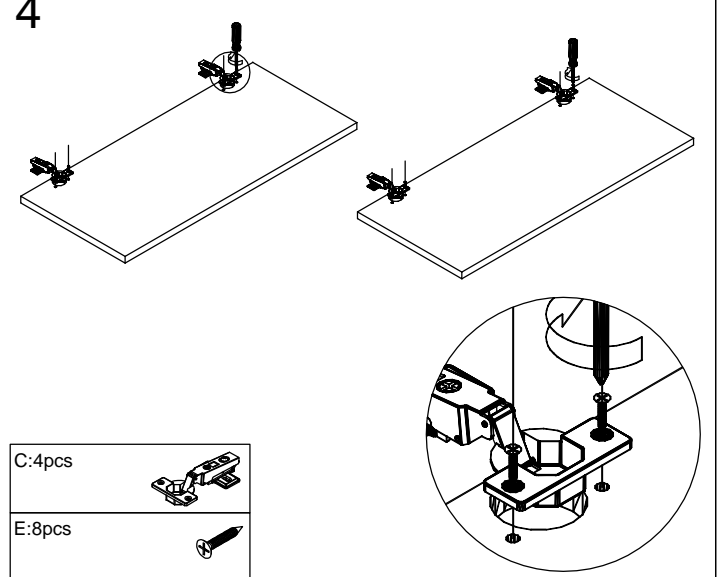

# Wall Flat up Unit With Two Doors

A:20pcs  
ø7x48mm

B:12pcs  
ø8x40mm

C:4pcs

D:2pcs

E:32pcs  
ø4x16mm

F:4pcs

1

2

3

4

5

E:8pcs

6

D:2pcs

E:16pcs