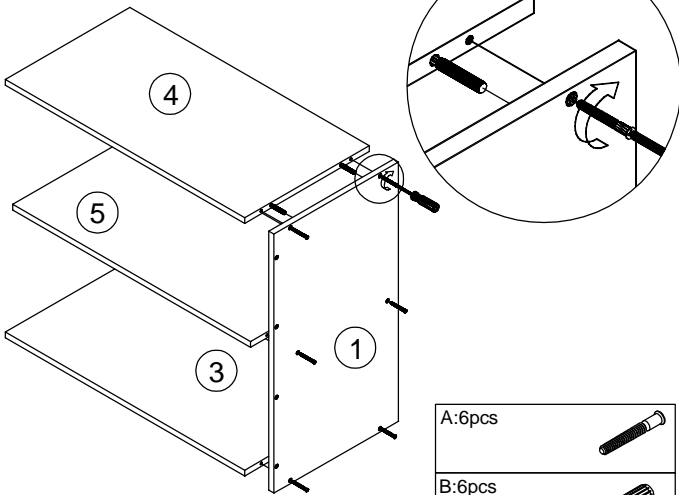

# Wall Flat up Unit With Two Doors

A:20pcs  
ø7x48mm

B:12pcs  
ø8x40mm

C:4pcs

D:2pcs

E:32pcs  
ø4x16mm

F:4pcs

1

2

3

4

5

E:8pcs

6

D:2pcs

E:16pcs