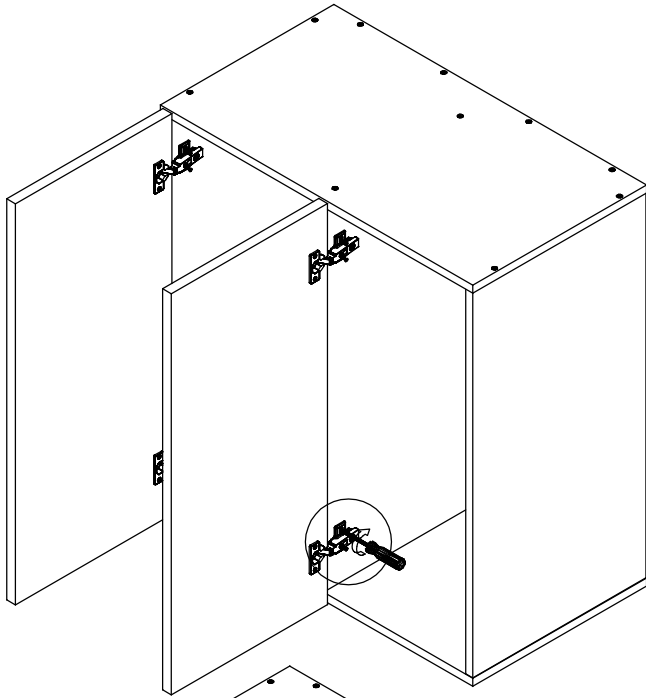

5

E:8pcs

6

D:2pcs

E:16pcs

F:4pcs